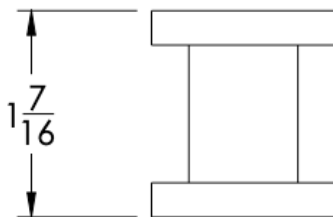

No Rosette	Medium Rosette (Dia 1 1/4")	Large Rosette (Dia 1 1/2")
FRM-KNS-NR	FRM-KNS-MR	FRM-KNS-LR

FRONT

SIDE

TOP

 Medium Rosette
(Dia 1 1/4")

 Large Rosette
(Dia 1 1/2")

Installation Notes: Diameter of glass hole for installation is as follows:

- For Medium Rosette(-MR) and Large Rosette (-LR) the hole diameter is 1/2"
- For No Rosette (-NR) the hole diameter is 5/16"

Standard hardware supplied can accommodate glass thicknesses 1/4" to 1/2". Please contact us for custom hardware in case glass thickness exceeds 1/2".