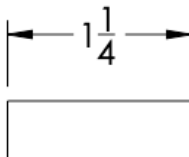

No Rosette	Medium Rosette (Dia 1 1/4")	Large Rosette (Dia 1 1/2")
FRM-KNS-NR	FRM-KNS-MR	FRM-KNS-LR

FRONT

SIDE

TOP

 Medium Rosette
(Dia 1 1/4")

 Large Rosette
(Dia 1 1/2")

Installation Notes: Diameter of glass hole for installation is as follows:

- For Medium Rosette(-MR) and Large Rosette (-LR) the hole diameter is 1/2"
- For No Rosette (-NR) the hole diameter is 5/16"

Standard hardware supplied can accommodate glass thicknesses 1/4" to 1/2". Please contact us for custom hardware in case glass thickness exceeds 1/2".