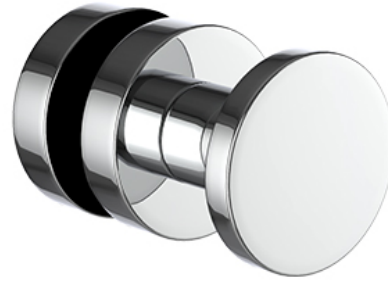

neelnox

LET
THERE
BE **DESIGN.**

FEATURES

- Premium 304 Grade Stainless Steel
- Solid Mount Construction
- Concealed Installation Hardware
- Solid End Cap provided for side opposite to the door for a seamless look

Single Knob shown
with a Medium Rosette

Medium Rosette
(Dia 1 1/4")

Large Rosette
(Dia 1 1/2")

COLLECTION FORM

SINGLE KNOB

Model	Product	Finishes Available
FRM-KNS <u>XX-XX</u>	Single Knob	Multiple finishes available. Over 23 finishes to choose from.

No Rosette	Medium Rosette (Dia 1 1/4")	Large Rosette (Dia 1 1/2")
FRM-KNS-NR	FRM-KNS-MR	FRM-KNS-LR

FRONT

SIDE

TOP

 Medium Rosette
(Dia 1 1/4")

 Large Rosette
(Dia 1 1/2")

Installation Notes: Diameter of glass hole for installation is as follows: