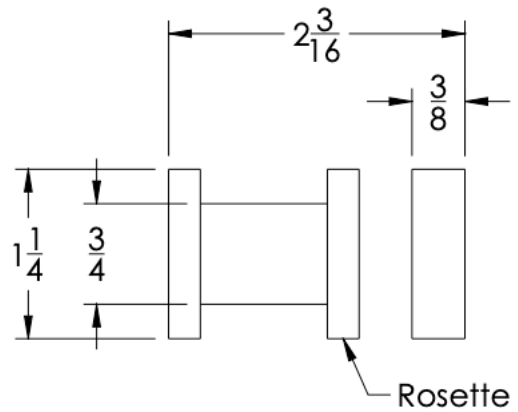

neelnox

LET
THERE
BE **DESIGN.**

FEATURES

- Premium 304 Grade Stainless Steel
- Solid Mount Construction
- Concealed Installation Hardware
- Solid End Cap provided for side opposite to the door for a seamless look

Single Knob shown
with a Medium Rosette

Medium Rosette
(Dia 1 1/4")

Large Rosette
(Dia 1 1/2")

COLLECTION FORM

SINGLE KNOB

Model	Product	Finishes Available
FRM-KNS <u>XX-XX</u>	Single Knob	Multiple finishes available. Over 23 finishes to choose from.

No Rosette	Medium Rosette (Dia 1 1/4")	Large Rosette (Dia 1 1/2")
FRM-KNS-NR	FRM-KNS-MR	FRM-KNS-LR

FRONT

SIDE

TOP

 Medium Rosette
(Dia 1 1/4")

 Large Rosette
(Dia 1 1/2")

Installation Notes: Diameter of glass hole for installation is as follows:

- For Medium Rosette(-MR) and Large Rosette (-LR) the hole diameter is 1/2"
- For No Rosette (-NR) the hole diameter is 5/16"

Standard hardware supplied can accommodate glass thicknesses 1/4" to 1/2". Please contact us for custom hardware in case glass thickness exceeds 1/2".